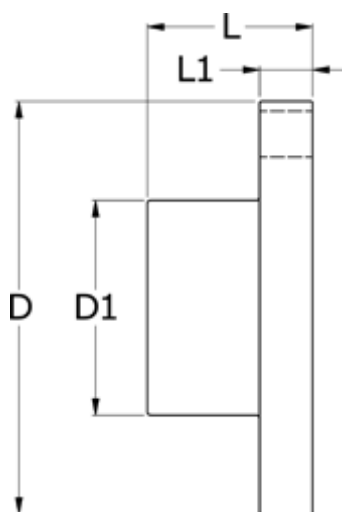

Data Sheet

Article number: 330725201

Description: Coupling Rupex size 252
Part 1

Measures

D	= 252
D1	= 150
L	= 100
L1	= 26
Max bore	= 90
Torque (N m)	= 2750